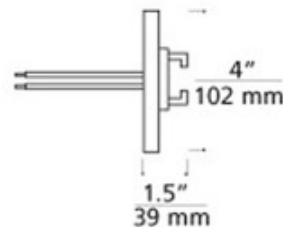

# Wall Monorail 4 Inch Round Power Feed Canopy

**Description:**

Wall Monorail 4 Inch Round Power Feed Canopy mounts to the wall and brings power to the wall Monorail run from a single-feed remote transformer, sold separately. The low voltage leads from the remote transformer connect to canopy leads inside the junction box. Finish available in Satin Nickel, Chrome, White or Antique Bronze. White finish has Satin Nickel feeds. ETL listed. 4 inch diameter x 1.5 inch depth.

Shown in: Chrome

List Price: \$101.25  
 Our Price: \$81.00

Shade Color: N/A  
 Body Finish: Satin Nickel  
 Lamp: N/A  
 Wattage: N/A  
 Dimmer: N/A  
 Dimensions: 4"W x 1.5"D

Product Number: <b>TLG15010</b>			
Company:		Fixture Type:	Date: Apr 19, 2018
Project:		Approved By:	