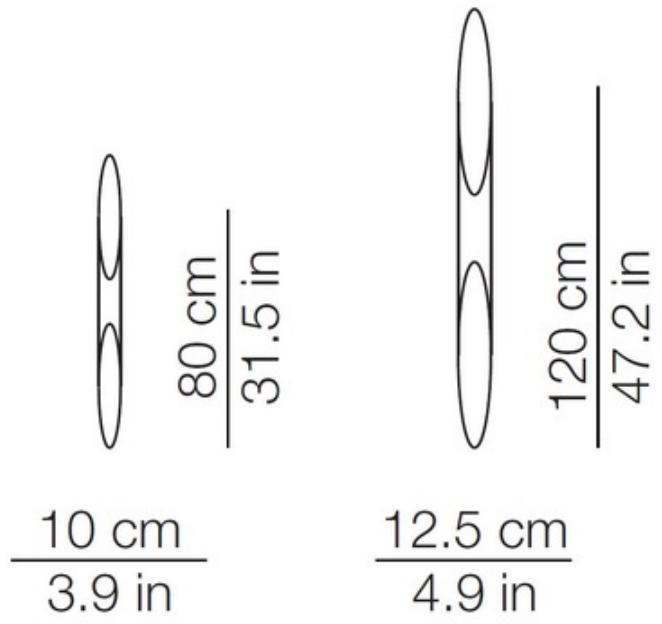

DESIGNER Marzio Rusconi Clerici
BRAND kdln

DESCRIPTION

The Shakti Fix Wall Light offers a bold look, featuring a colorful laser cut tubular light diffuser that blends with the light when fully illuminated. Available in White. May only be mounted vertically. CE listed.

SHADE COLOR	White
BODY FINISH	N/A
WATTAGE	6W
DIMMER	Standard 120V
DIMENSIONS	4"W x 31.5"H x 5"D
BULB NOT INCLUDED	
LAMP	1 x A19/Medium (E26)/6W/120V LED
SPEC #	KUN150103

COMPANY	PROJECT	FIXTURE TYPE	APPROVED BY	DATE