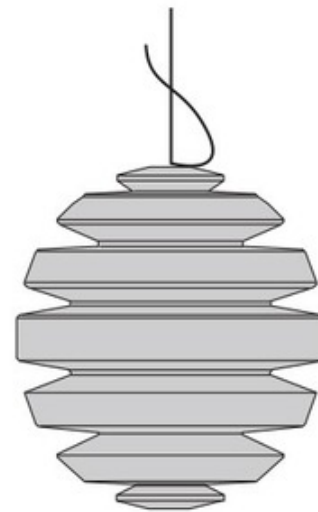

BRAND

kdln

DESCRIPTION

Honeymoon Suspension features an opal mouth blown triplex glass diffuser. Fixture in spun opaque white varnished metal. One 70 watt, 120 volt A19 Medium base halogen bulb is required, but not included. Dimensions: 13.7 inch width x 13.7 inch height.

SHADE COLOR	White
BODY FINISH	N/A
WATTAGE	70W
DIMMER	Standard 120V
DIMENSIONS	13.7"W x 13.7"H
BULB NOT INCLUDED	
LAMP	1 x A19/Medium (E26)/70W/120V Incandescent

SPEC #

KUN150110

35 cm
13.7 in

COMPANY

PROJECT