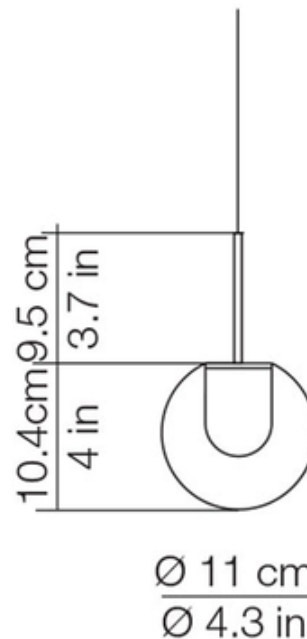

**DESIGNER** Emmanuel Babled  
**BRAND** kdln

**DESCRIPTION**

The Dew Mini Pendant adds a clean simple look with high powered light to your interior space. The Transparent glass globe surrounds a die cast aluminum heat sink. Stand alone or group together for a bold look that is all your own. Canopy: 4.9 inch diameter.

*Shown in: Chrome / Transparent*

<b>SHADE COLOR</b>	Transparent
<b>BODY FINISH</b>	Chrome
<b>WATTAGE</b>	4.2W
<b>DIMMER</b>	Standard 120V
<b>DIMENSIONS</b>	4.3"W x 4"H
<b>INTEGRATED LED MODULE</b>	
<b>LAMP</b>	1 x LED/4.2W/120V LED
<i>Technical Information</i>	
<b>LUMINOUS FLUX</b>	500 lumens
<b>LUMENS/WATT</b>	119.05
<b>LAMP COLOR</b>	2700K
<b>COLOR RENDERING</b>	90 CRI
<b>SPEC #</b>	KUN150113