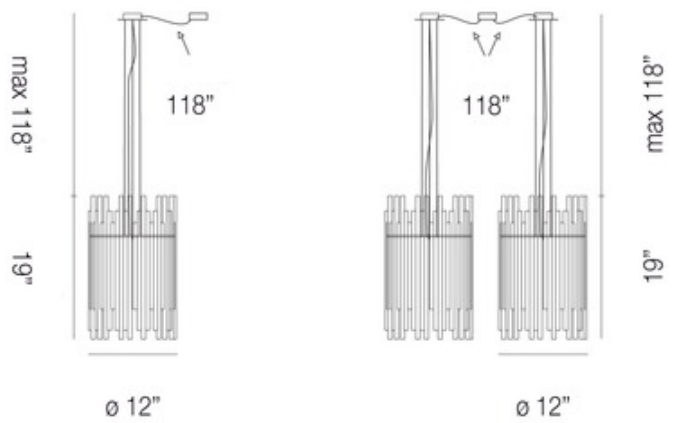

BRAND

Vistosi

DESCRIPTION

Diadema 19 Inch Multi Light Pendant features a varying pure glass rods in Topaz or Crystal with a Chrome finish, making a unique refraction of light in any area. Pendants are decentralized off of the canopy. 100 watt, 120 volt A19 type Medium base incandescent bulbs are required, but not included. Single: 12 inch width x 19 inch height x 118 inch maximum length. Double: 24 inch width x 19 inch height x 118 inch maximum length.

SHADE COLOR	Crystal
BODY FINISH	Chrome
WATTAGE	106W
DIMMER	Standard 120V
DIMENSIONS	118"L x 24"W x 19"H
BULB NOT INCLUDED	
LAMP	2 x A19/Medium (E26)/53W/120V Incandescent 2 x A19/Medium (E26)/120V LED