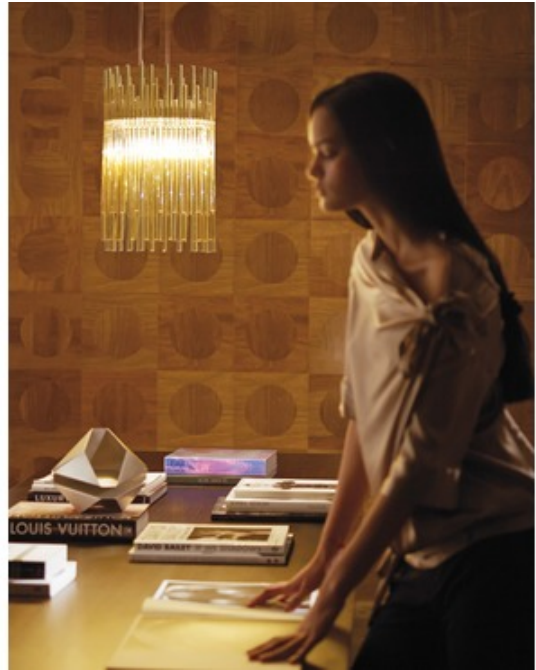

**BRAND**

Vistosi

**DESCRIPTION**

The Diadema Pendant is a lighting system based on a single element, the rod of pure glass. It takes advantage of the way it reflects and transmits the light, while offering a sense of movement by using rods of different sizes. Diadema Pendant features Crystal or Topaz glass with Chrome finish. One 60 watt, 120 volt A19 Medium base incandescent bulb is required, but not included. Short: 12 inch width x 19 inch height x 118 inch length. Tall: 7 inch width x 31 inch height x 47 inch length.

<b>SHADE COLOR</b>	Amber
<b>BODY FINISH</b>	Chrome
<b>WATTAGE</b>	75W
<b>DIMMER</b>	Standard 120V
<b>DIMENSIONS</b>	118"L x 12"W x 19"H
<b>BULB NOT INCLUDED</b>	
<b>LAMP</b>	1 x A19/Medium (E26)/75W/120V Incandescent 1 x A19/Medium (E26)/120V LED