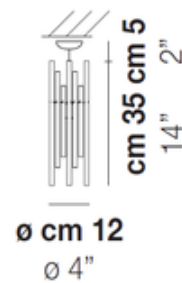

COMPANY	PROJECT	FIXTURE TYPE	APPROVED BY	DATE