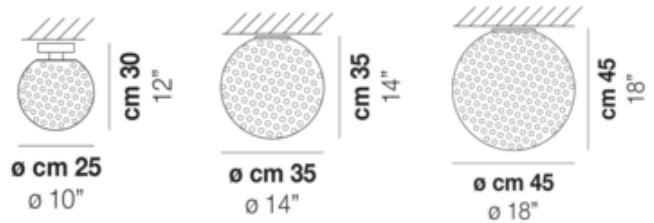

COMPANY

PROJECT

FIXTURE TYPE

APPROVED BY

DATE