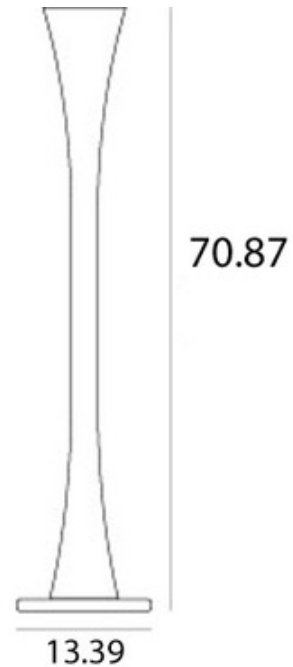

BRAND

Vistosi

DESCRIPTION

Lepanto Floor Lamp features a satin nickel finish and is available with a white shade options. One 35-watt, 120 volt T5 G5 base fluorescent bulb is required, but not included. Dimensions: 13.39W x 70.87H x 13.39D.

SHADE COLOR	White
BODY FINISH	Nickel
WATTAGE	35W
DIMMER	N/A
DIMENSIONS	13.39"W x 70.87"H x 13.39"D
BULB NOT INCLUDED	
LAMP	1 x T5/G5/35W/120V Fluorescent

SPEC #

VISI50206

COMPANY

PROJECT

FIXTURE TYPE

APPROVED BY