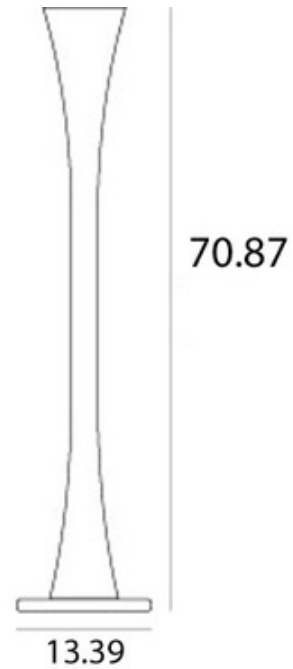

COMPANY

PROJECT

FIXTURE TYPE

APPROVED BY

DATE