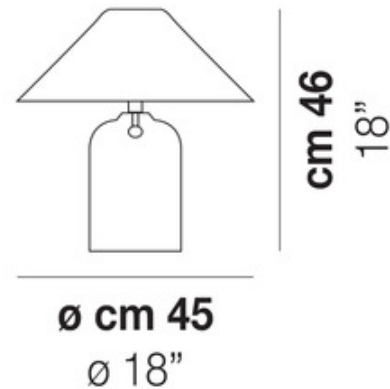

COMPANY

PROJECT

FIXTURE TYPE

APPROVED BY

DATE