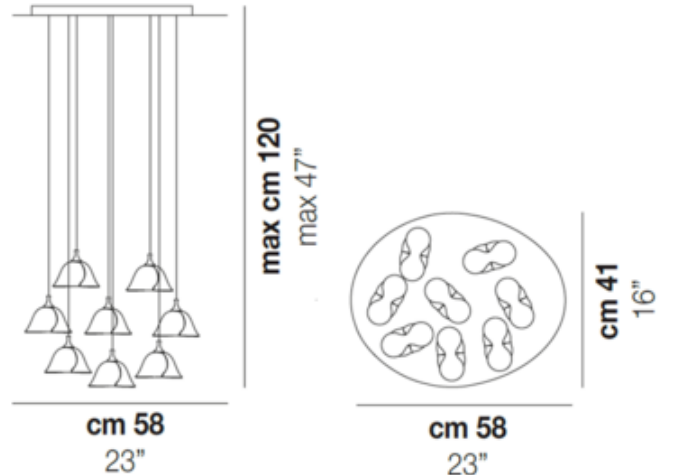

BRAND

Vistosi

DESCRIPTION

Ninfea Pendant features a hand-worked glass shade finished in a glossy milk white and Chrome finish. Eight 60-watt, 120 volt JCD G9 base halogen bulbs are required, but not included. ETL listed. Image shown in Topaz colored glass.

SHADE COLOR	White
BODY FINISH	Chrome
WATTAGE	480W
DIMMER	Standard 120V
DIMENSIONS	23"W x 47"H x 16"D
BULB NOT INCLUDED	
LAMP	8 x JCD/G9/60W/120V Halogen

SPEC # VISI50265

COMPANY	PROJECT	FIXTURE TYPE	APPROVED BY	DATE