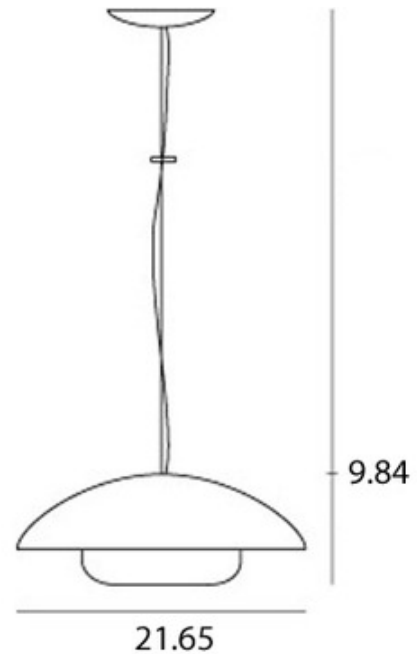

COMPANY

PROJECT

FIXTURE TYPE

APPROVED BY

DATE