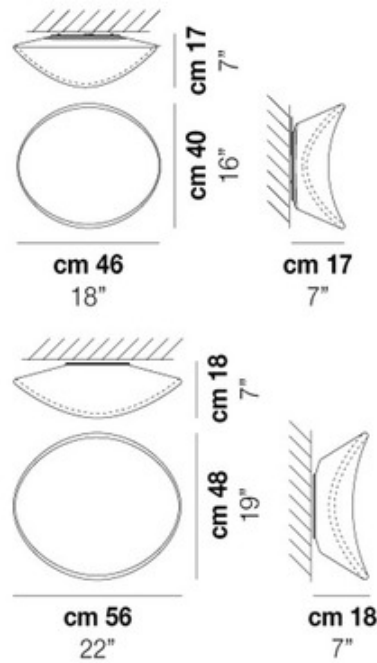

Balance Ceiling Light

Description:

Balance Ceiling Light is inspired by the elliptic orbit of a planet around the sun, a motion that is created by the harmony and balance of unseen forces represented with the glass and the light. Available in small and large sizes. Two 75 watt, 120 volt A19 medium base incandescent bulbs are required, but not included. Small: 18 inch width x 7 inch height x 18 inch depth. Large: 22 inch width x 7 inch height x 22 inch depth.

Shown in: White / White

List Price: \$755.00
 Our Price: \$604.00

Shade Color: White
 Body Finish: White
 Lamp: 2 x A19/Medium (E26)/56W/120V Incandescent
 Wattage: 112W
 Dimmer: N/A
 Dimensions: 7"H x 18"W x 7"D

Product Number: VIS150748			
Company:		Fixture Type:	Date: Apr 25, 2018
Project:		Approved By:	

#0901CL-BALANCE-018L1-WHWH

Fax: (773) 883-6131

Phone: 866-954-4489

Address: 1718 W. Fullerton Ave. Chicago IL 60614