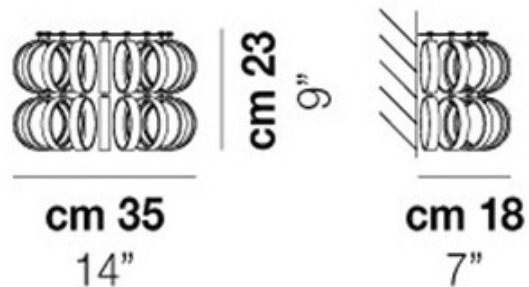

Ecos Wall Sconce

Description:

Ecos Wall Sconce features multiple glass rings available in different colours and textures that offer a high level of personalization in terms of shape and size. Available in alexandrite, black, transparent, multicolor, orange, or white color options. Two 48-watt, 120 volt JCD G9 halogen base bulbs are required, but not included. Dimensions: 14W x 9H x 7D.

Shown in: Chrome / Orange

List Price: \$945.00
 Our Price: \$756.00

Shade Color: Orange
 Body Finish: Chrome
 Lamp: 2 x JCD/G9/48W/120V LED
 Wattage: 96W
 Dimmer: N/A
 Dimensions: 9"H x 14"W x 7"D

Product Number: VIS150789			
Company:		Fixture Type:	Date: Apr 22, 2018
Project:		Approved By:	