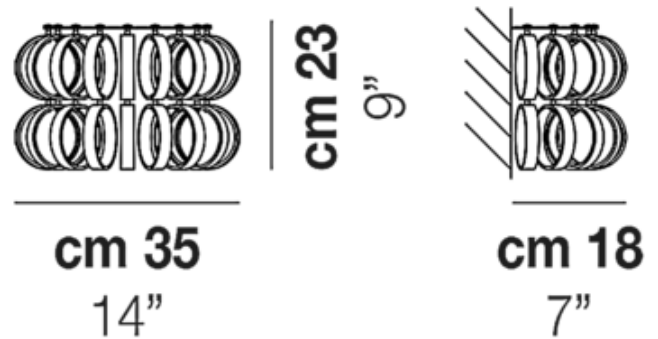

**BRAND**

Vistosi

**DESCRIPTION**

The Ecos Wall Sconce features a glamorous design centered around the motif of circular glass rings. The ridged rings are draped from the metal frame to produce a delightful sparkle with a rich visual texture.

<b>SHADE COLOR</b>	Orange
<b>BODY FINISH</b>	Chrome
<b>WATTAGE</b>	96W
<b>DIMMER</b>	N/A
<b>DIMENSIONS</b>	14"W x 9"H x 7"D
<b>BULB NOT INCLUDED</b>	
<b>LAMP</b>	2 x JCD/G9/48W/120V LED 2 x JCD/G9/120V LED