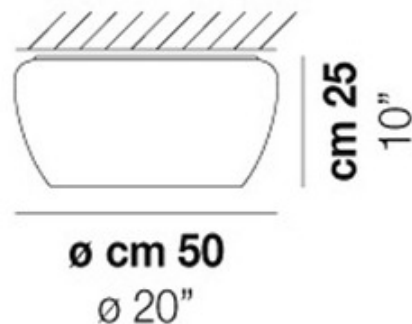

BRAND

Vistosi

DESCRIPTION

Implode 50 Ceiling Light represents the illusion of a surface created by the implosion of a volume. The glass, due to its density, reveals the gradations of multiple layers of white crystal and transparent. Available in an Incandescent or a Fluorescent option. Three 77 watt 120 volt medium base incandescent bulbs are required, but not included. One T3/2GX13 40 watt 120 volt fluorescent bulbs are required, but not included. Dimensions: 20W x 10H.

SHADE COLOR	White
BODY FINISH	N/A
WATTAGE	40W
DIMMER	N/A
DIMENSIONS	20"W x 10"H x 20"D
BULB NOT INCLUDED	
LAMP	1 x T3/2GX13/40W/120V Fluorescent

SPEC #

VISI50795

COMPANY

PROJECT

FIXTURE TYPE

APPROVED BY

DATE