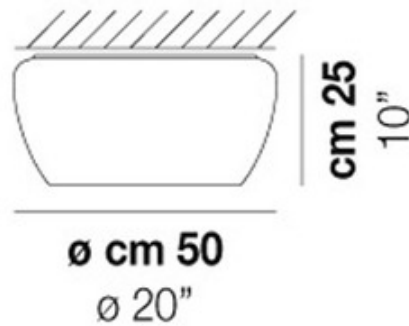

Implode PL 50 Ceiling Light

Description:

Implode 50 Ceiling Light represents the illusion of a surface created by the implosion of a volume. The glass, due to its density, reveals the gradations of multiple layers of white crystal and transparent. Available in an Incandescent or a Fluorescent option. Three 77 watt 120 volt medium base incandescent bulbs are required, but not included. One T3/2GX13 40 watt 120 volt fluorescent bulbs are required, but not included. Dimensions: 20W x 10H.

Shown in: White

List Price: \$1531.25
Our Price: \$1225.00

Shade Color: White
Body Finish: N/A
Lamp: 1 x T3/2GX13/40W/120V Fluorescent
Wattage: 40W
Dimmer: N/A
Dimensions: 10"H x 20"W x 20"D

Product Number: VIS150795			
Company:		Fixture Type:	Date: Mar 23, 2018
Project:		Approved By:	