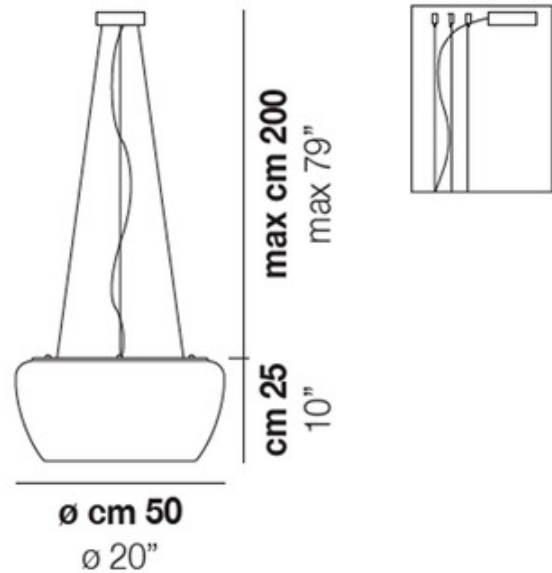

**BRAND**

Vistosi

**DESCRIPTION**

The Implode SP 50 Suspension represents the illusion of a surface created by the implosion of a volume. The glass, due to its density, reveals the gradations of multiple layers of white crystal and transparent.

Shown in: White / White

<b>SHADE COLOR</b>	White
<b>BODY FINISH</b>	White
<b>WATTAGE</b>	24W
<b>DIMMER</b>	Standard 120V
<b>DIMENSIONS</b>	20"W x 10"H
<b>BULB NOT INCLUDED</b>	
<b>LAMP</b>	3 x A19/Medium (E26)/8W/120V LED

*Technical Information*

<b>PRODUCT DIMENSIONS</b>	Cable: 79"L
---------------------------	-------------

<b>SPEC #</b>	VIS150827
---------------	-----------

COMPANY	PROJECT	FIXTURE TYPE	APPROVED BY	DATE