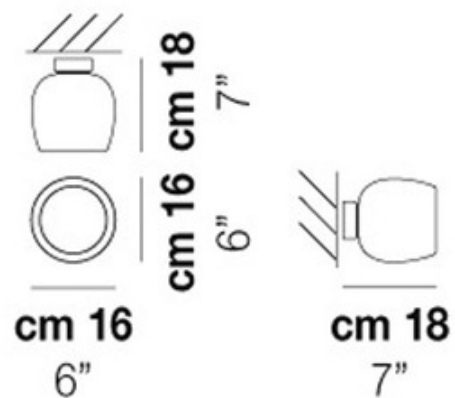

BRAND

Vistosi

DESCRIPTION

The Implode Spot Light represents the illusion of a surface created by the implosion of a volume. The glass, due to its density, reveals the gradations of multiple layers of white crystal and transparent.

Shown in: White / White

SHADE COLOR	White
BODY FINISH	White
WATTAGE	60W
DIMMER	Standard 120V
DIMENSIONS	6"W x 7"H
BULB NOT INCLUDED	
LAMP	1 x JCD/G9/60W/120V LED

SPEC # VIS150828

COMPANY

PROJECT

FIXTURE TYPE