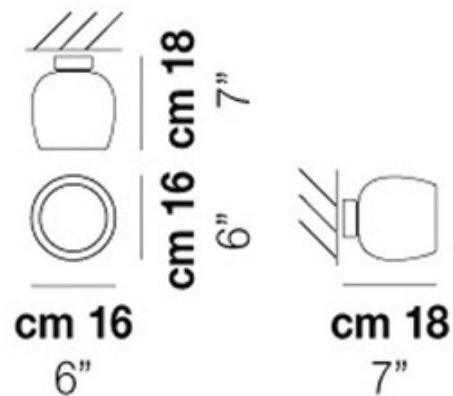

BRAND

Vistosi

DESCRIPTION

The Implode Spot Light represents the illusion of a surface created by the implosion of a volume. The glass, due to its density, reveals the gradations of multiple layers of white crystal and transparent.

Shown in: White / White

SHADE COLOR	White
BODY FINISH	White
WATTAGE	60W
DIMMER	Standard 120V
DIMENSIONS	6"W x 7"H
BULB NOT INCLUDED	
LAMP	1 x JCD/G9/60W/120V LED

SPEC # VISI50828

COMPANY	PROJECT	FIXTURE TYPE	APPROVED BY	DATE