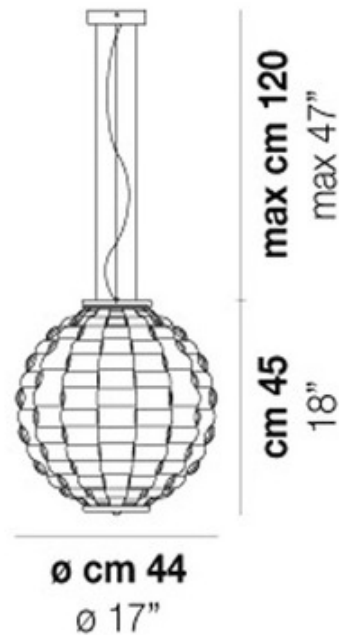

COMPANY

PROJECT

FIXTURE TYPE

APPROVED BY

DATE