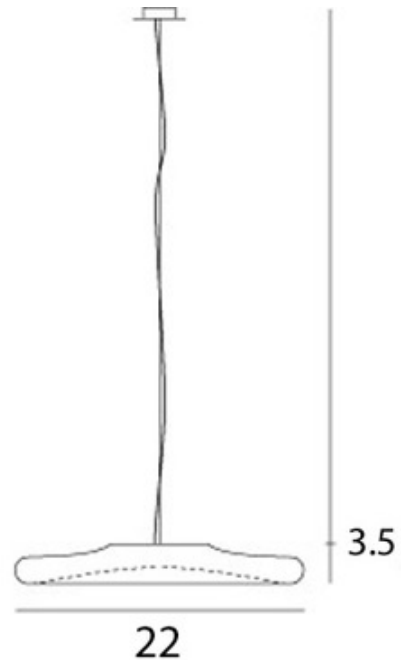

BRAND

Vistosi

DESCRIPTION

Pod Pendant features a nickel finish with a semi transparent white blown glass with a central opal glass decoration. Available in halogen or fluorescent versions. Either four 40-watt, 120 volt JCD G9 base halogen bulbs or one 55-watt, 120 volt T5CIRC 2GX13 base compact fluorescent bulb is required, but not included. Dimensions: 22W x 3H x 22L.

SHADE COLOR	White
BODY FINISH	Satin Nickel
WATTAGE	100W
DIMMER	N/A
DIMENSIONS	22"W x 3"H x 22"D
BULB NOT INCLUDED	
LAMP	4 x JCD/G9/25W/120V LED

SPEC #

VISI50908

COMPANY

PROJECT

FIXTURE TYPE

APPROVED BY

DATE