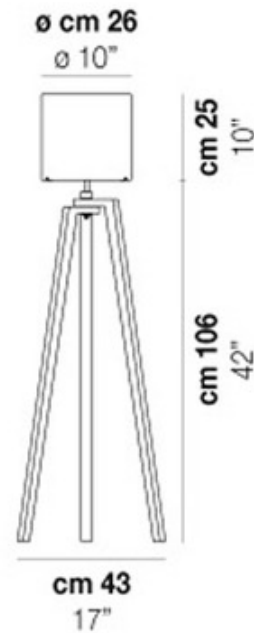

BRAND

Vistosi

DESCRIPTION

Trepai Floor Lamp features a chrome finish and is available in a glossy white shade or grey shade options. One 75-watt, 120 volt A19 medium base incandescent bulb is required, but not included. Dimensions: 17W x 52H x 17L.

SHADE COLOR	White
BODY FINISH	Chrome
WATTAGE	75W
DIMMER	N/A
DIMENSIONS	17"W x 52"H x 17"D
BULB NOT INCLUDED	
LAMP	1 x A19/Medium (E26)/75W/120V LED

SPEC #

VISI50916

COMPANY

PROJECT

FIXTURE TYPE

APPROVED BY

DATE