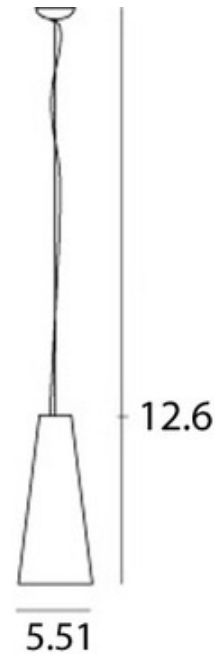

COMPANY

PROJECT

FIXTURE TYPE

APPROVED BY

DATE