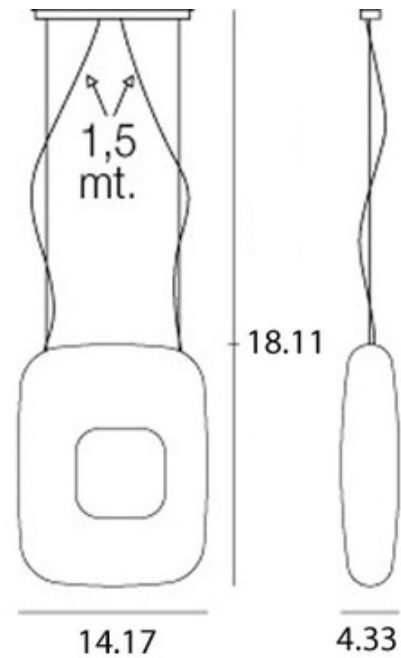

BRAND

Vistosi

DESCRIPTION

Dos Round Pendant features a satin nickel finish and a blowing glass diffuser finished in white. One 100-watt, 120 volt T2 R7s halogen bulb is required, but not included. Dimensions: 14.17W x 18.11H x 4.33D.

SHADE COLOR	White
BODY FINISH	Nickel
WATTAGE	100W
DIMMER	N/A
DIMENSIONS	14.17"W x 18.11"H x 4.33"D
BULB NOT INCLUDED	
LAMP	1 x T2/R7s (RSC)/100W/120V Halogen

SPEC #

VISI51052

COMPANY

PROJECT

FIXTURE TYPE

APPROVED BY