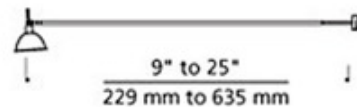

Product Number: TLG15106			
Company:		Fixture Type:	Date: Mar 23, 2018
Project:		Approved By:	

#2002MW-TELESCO-025XX-OOSN

Fax: (773) 883-6131

Phone: 866-954-4489

Address: 1718 W. Fullerton Ave. Chicago IL 60614

www.Lightology.com