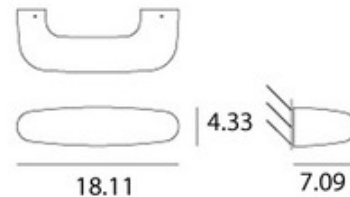

COMPANY

PROJECT

FIXTURE TYPE

APPROVED BY

DATE