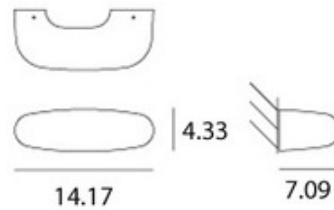

COMPANY

PROJECT

FIXTURE TYPE

APPROVED BY

DATE