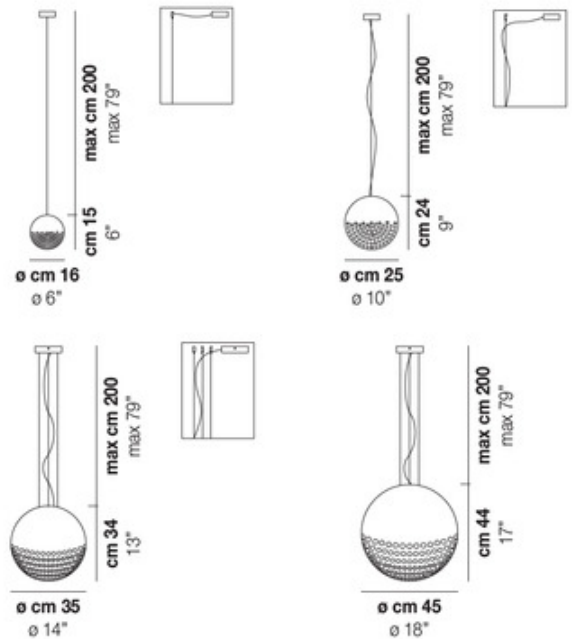

BRAND

Vistosi

DESCRIPTION

The Bolle Pendant features countless bubbles and reflections which highlight the radiance and transparency of the crystal.

Shown in: Nickel / White

SHADE COLOR	White
BODY FINISH	Nickel
WATTAGE	8W
DIMMER	Standard 120V
DIMENSIONS	10"W x 10"H x 10"D
BULB NOT INCLUDED	
LAMP	1 x A19/Medium (E26)/8W/120V LED 1 x A19/Medium (E26)/120V LED

Technical Information

PRODUCT DIMENSIONS	Cord: 79"L
---------------------------	------------

SPEC #	VIS151132
---------------	-----------

COMPANY	PROJECT	FIXTURE TYPE	APPROVED BY	DATE