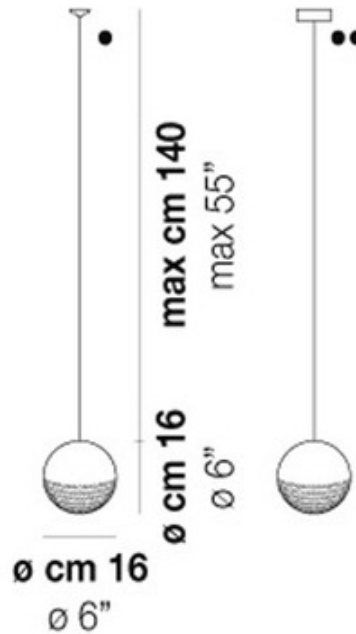

# Bolle Mini Pendant

**Description:**

Bolle Mini Pendant features countless bubbles and reflections, which highlight the radiance and transparency of the crystal. Available in white, topaz, transparent or topaz transparent shade. One 75-watt, 120 volt JCD G9 base halogen bulb is required, but not included. Dimensions: 6W x 6H. Overall height is 55 inches.

Shown in: Nickel / White

List Price: \$435.00  
 Our Price: \$348.00

Shade Color: White  
 Body Finish: Nickel  
 Lamp: 1 x JC/G9/75W/120V Halogen  
 Wattage: 75W  
 Dimmer: N/A  
 Dimensions: 6"H x 6"W x 6"D