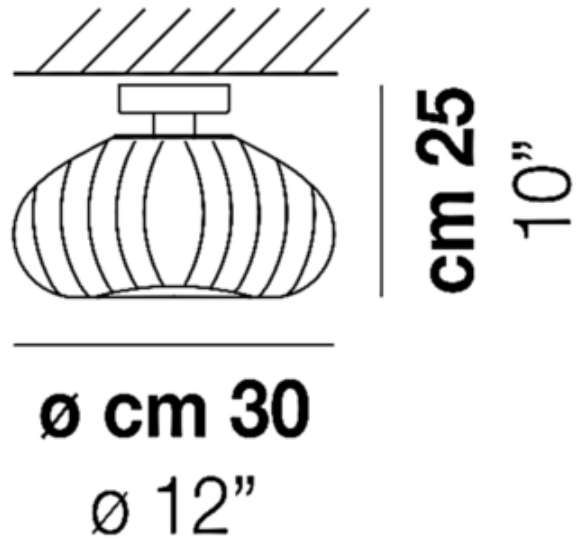

COMPANY

PROJECT

FIXTURE TYPE

APPROVED BY

DATE