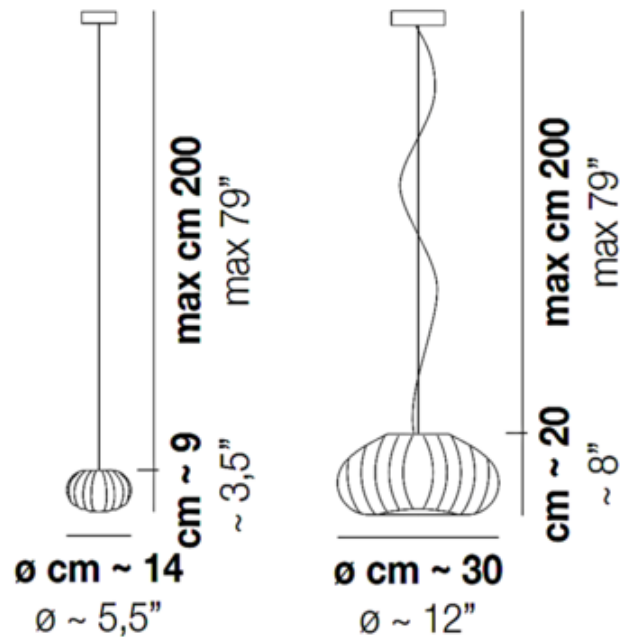

BRAND

Vistosi

DESCRIPTION

The Diamante Ceiling Light is the result of an exclusively artisanal process giving any space a refined touch.

Shown in: Nickel / Crystal

SHADE COLOR	Crystal
BODY FINISH	Nickel
WATTAGE	60W
DIMMER	Standard 120V
DIMENSIONS	12"W x 8"H
BULB NOT INCLUDED	
LAMP	1 x A19/Medium (E26)/60W/120V Incandescent 1 x A19/Medium (E26)/120V LED

SPEC #

VIS151179

COMPANY

PROJECT

FIXTURE TYPE

APPROVED BY

DATE