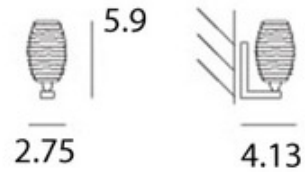

BRAND

Vistosi

DESCRIPTION

Damasco Wall Lamp features a satin nickel finish and threads of molded glass on a pre-shaped element in blown crystal shade, available in white, crystal, black or topaz color options. One 75-watt, 120 volt JCD G9 base halogen bulb is required, but not included. Dimensions: 2.75W x 5.9H x 4.13D.

SHADE COLOR	Amber
BODY FINISH	Nickel
WATTAGE	75W
DIMMER	N/A
DIMENSIONS	2.75"W x 5.9"H x 2.75"D
BULB NOT INCLUDED	
LAMP	1 x JC/G9/75W/120V Halogen

SPEC #

VISI1428

COMPANY

PROJECT

FIXTURE TYPE

APPROVED BY

DATE