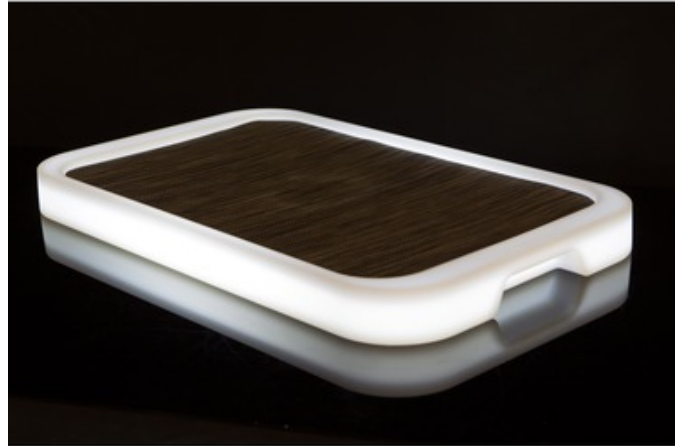

BRAND

Imagilights

DESCRIPTION

Tron Rectangle LED tray features a light polymer frame with a color mix mode and LED with 50,000 hour lamp life. Fifty-six 3.36-watt, 120 volt LED lamps included. Lamp temperature is a high white color. Dimensions: 22W x 1.8H x 14L.

SHADE COLOR	White
BODY FINISH	N/A
WATTAGE	3.4W
DIMMER	N/A
DIMENSIONS	22"L x 14"W x 2"H
INTEGRATED LED MODULE	
LAMP	1 x LED/3.36W/120V LED

SPEC # IMG151555

COMPANY	PROJECT	FIXTURE TYPE	APPROVED BY	DATE