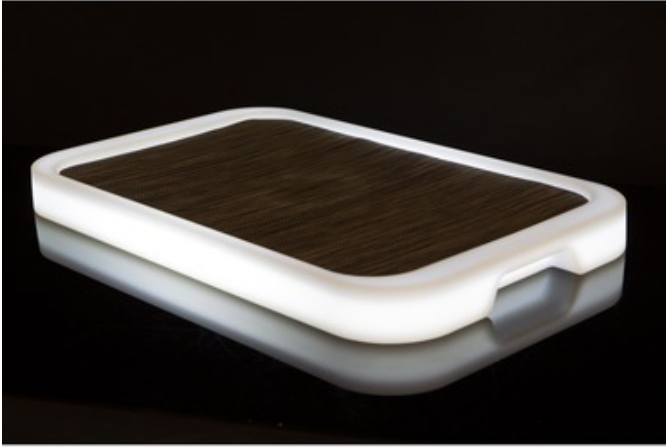

Tron LED Lighted Tray

Description:

Tron Rectangle LED tray features a light polymer frame with a color mix mode and LED with 50,000 hour lamp life. Fifty-six 3.36-watt, 120 volt LED lamps included. Lamp temperature is a high white color. Dimensions: 22W x 1.8H x 14L.

Shown in: White

List Price: \$320.00
Our Price: \$256.00

Shade Color: White
Body Finish: N/A
Lamp: 1 x LED/3.36W/120V LED
Wattage: 3.36W
Dimmer: N/A
Dimensions: 22"L x 2"H x 14"W

Product Number: IMG 151555			
Company:		Fixture Type:	Date: Apr 26, 2018
Project:		Approved By:	