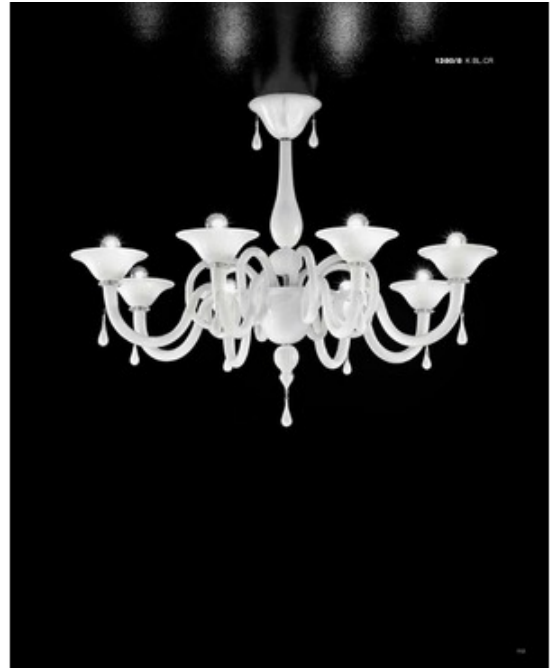

BRAND Lightology Collection

DESCRIPTION

1380 One Tier Chandelier from the Soffio Collection features a Chrome or Gold finish and is available in Milk White/Crystal, Crystal/Amber, Crystal/Crystal, Amber or Smoked glass shade options. Available with 3, 5, 6, or 8 arms. Also available in a Two Tier Chandelier. Forty watt, 120 volt G12/Candelabra base Incandescent bulbs are required, but not included. Three: 29.95 inch width x 28.34 inch height x 51.97 inch overall length. Five: 29.95 inch width x 28.34 inch height x 28.35 inch overall length. Six: 40.15 inch width x 30.7 inch height x 30.71 inch overall length. Eight: 40.15 inch width x 30.7 inch height x 30.71 inch overall length. Made in Italy.

SHADE COLOR	Milk White Crystal
BODY FINISH	Chrome
WATTAGE	320W
DIMMER	Standard 120V
DIMENSIONS	30.709"L x 41"W x 30.709"H
BULB NOT INCLUDED	
LAMP	8 x B10/Candelabra (E12)/40W/120V Incandescent 8 x B10/Candelabra (E12)/120V LED