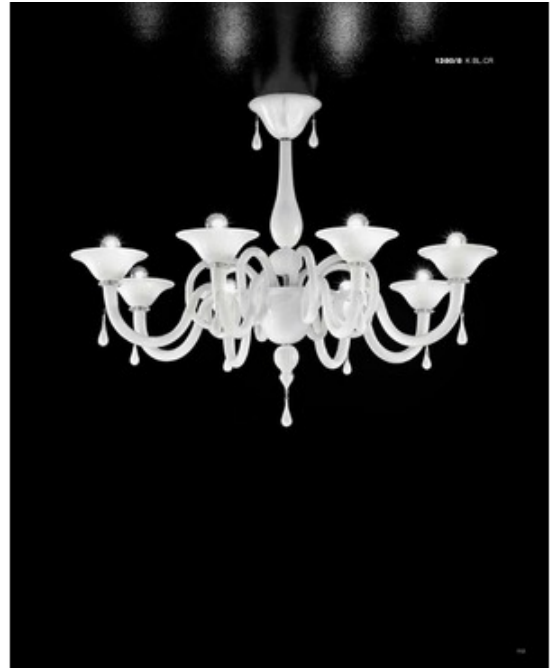

BRAND Lightology Collection

DESCRIPTION

1380 One Tier Chandelier from the Soffio Collection features a Chrome or Gold finish and is available in Milk White/Crystal, Crystal/Amber, Crystal/Crystal, Amber or Smoked glass shade options. Available with 3, 5, 6, or 8 arms. Also available in a Two Tier Chandelier. Forty watt, 120 volt G12/Candelabra base Incandescent bulbs are required, but not included. Three: 29.95 inch width x 28.34 inch height x 51.97 inch overall length. Five: 29.95 inch width x 28.34 inch height x 28.35 inch overall length. Six: 40.15 inch width x 30.7 inch height x 30.71 inch overall length. Eight: 40.15 inch width x 30.7 inch height x 30.71 inch overall length. Made in Italy.

SHADE COLOR	Milk White Crystal
BODY FINISH	Chrome
WATTAGE	200W
DIMMER	Standard 120V
DIMENSIONS	28.346"L x 30"W x 28.346"H
BULB NOT INCLUDED	
LAMP	5 x B10/Candelabra (E12)/40W/120V Incandescent 5 x B10/Candelabra (E12)/120V LED