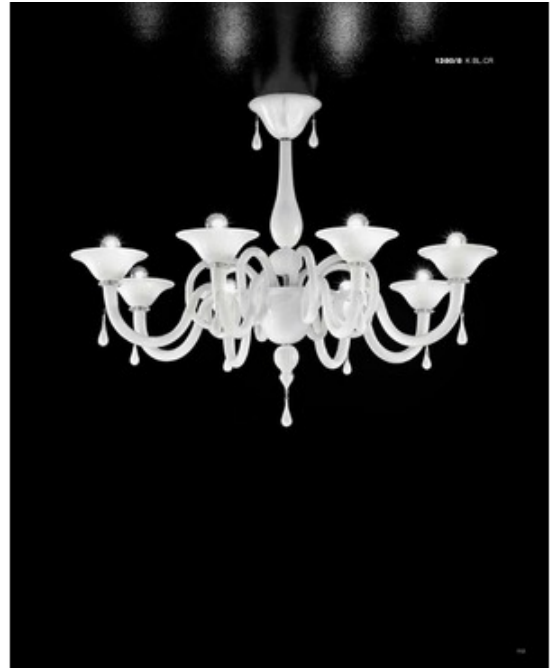

**BRAND** Lightology Collection

**DESCRIPTION**

1380 One Tier Chandelier from the Soffio Collection features a Chrome or Gold finish and is available in Milk White/Crystal, Crystal/Amber, Crystal/Crystal, Amber or Smoked glass shade options. Available with 3, 5, 6, or 8 arms. Also available in a Two Tier Chandelier. Forty watt, 120 volt G12/Candelabra base Incandescent bulbs are required, but not included. Three: 29.95 inch width x 28.34 inch height x 51.97 inch overall length. Five: 29.95 inch width x 28.34 inch height x 28.35 inch overall length. Six: 40.15 inch width x 30.7 inch height x 30.71 inch overall length. Eight: 40.15 inch width x 30.7 inch height x 30.71 inch overall length. Made in Italy.

<b>SHADE COLOR</b>	Amber
<b>BODY FINISH</b>	Gold
<b>WATTAGE</b>	320W
<b>DIMMER</b>	Standard 120V
<b>DIMENSIONS</b>	30.709"L x 41"W x 30.709"H
<b>BULB NOT INCLUDED</b>	
<b>LAMP</b>	8 x B10/Candelabra (E12)/40W/120V Incandescent 8 x B10/Candelabra (E12)/120V LED
<b>SPEC #</b>	LGT151933