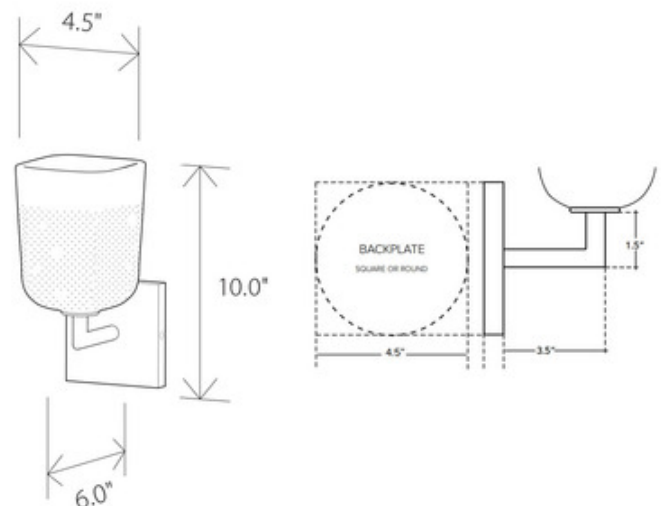

BRAND

Siemon & Salazar

DESCRIPTION

The Clear Bubble Square Wall Sconce brings a classic beauty to your interior space. The proximity of the shade to the wall allows for unique light shadows across your room. Made in California and signed by Caleb and Carmen. Note: Each piece is hand blown and shaped. No molds are used, and each glass shape is unique. Dimensions, weights, and color will vary slightly.

Shown in: Satin Nickel / Clear Bubble

SHADE COLOR	Clear Bubble
BODY FINISH	Satin Nickel
WATTAGE	4W
DIMMER	Standard 120V
DIMENSIONS	4.5"W x 10"H x 6"D
BULB INCLUDED	
LAMP	1 x B10/Candelabra (E12)/4W/120V LED 1 x B10/Candelabra (E12)/120V LED

Technical Information

LUMINOUS FLUX	350 lumens
LUMENS/WATT	87.50
LAMP COLOR	2700K
COLOR RENDERING	90 CRI

SPEC # SSA152266

COMPANY	PROJECT	FIXTURE TYPE	APPROVED BY	DATE