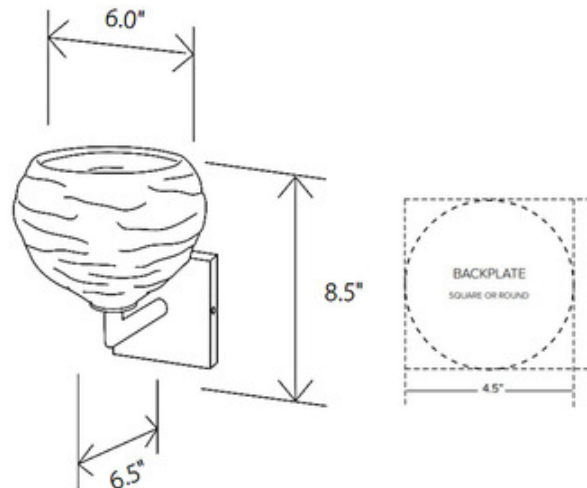

COMPANY	PROJECT	FIXTURE TYPE	APPROVED BY	DATE