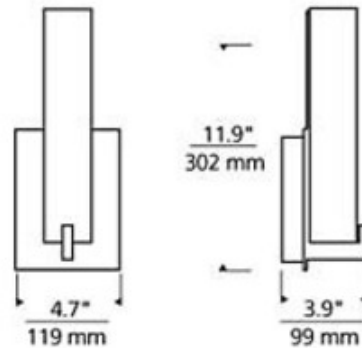

Cosmo Wall Light

Description:

Cosmo Wall Light features a rectilinear glass diffuser in Frost White or White Frit, or a White Acrylic shade. Acrylic shade option not available with incandescent lamp option. Plated die-cast base in Antique Bronze, Chrome or Satin Nickel finish. Mounts up only. Available with incandescent and LED lamp options. Incandescent version includes two 40 watt, 120 volt mini-candelabra base lamps and is dimmable with a standard incandescent dimmer. LED version includes energy saving 10 watt LED module, 3000K color temperature, 580 lumens, and is dimmable with a low voltage electronic dimmer. ETL listed. ADA Compliant. Suitable for damp locations. 4.7 inch width x 11.9 inch height x 3.9 inch depth.

Shown in: Satin Nickel / Frost White

List Price: \$250.00
Our Price: \$180.00

Shade Color: Frost White
Body Finish: Satin Nickel
Lamp: 2 x T4/Minican (E11)/40W/120V Halogen
Wattage: 80W
Dimmer: Incandescent
Dimensions: 11.9"H x 4.7"W x 3.9"D