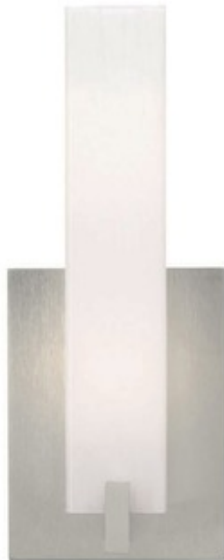

Cosmo Wall Light

Description:

Cosmo Wall Light features a rectilinear glass diffuser in Frost White or White Frit, or a White Acrylic shade. Acrylic shade option not available with incandescent lamp option. Plated die-cast base in Antique Bronze, Chrome or Satin Nickel finish. Mounts up only. Available with incandescent and LED lamp options. Incandescent version includes two 40 watt, 120 volt mini-candelabra base lamps and is dimmable with a standard incandescent dimmer. LED version includes energy saving 10 watt LED module, 3000K color temperature, 580 lumens, and is dimmable with a low voltage electronic dimmer. ETL listed. ADA Compliant. Suitable for damp locations. 4.7 inch width x 11.9 inch height x 3.9 inch depth.

Shown in: Satin Nickel / Frost White

List Price: \$250.00
Our Price: \$180.00

Shade Color: Frost White
Body Finish: Satin Nickel
Lamp: 2 x T4/Minican (E11)/40W/120V Halogen
Wattage: 80W
Dimmer: Incandescent
Dimensions: 11.9"H x 4.7"W x 3.9"D