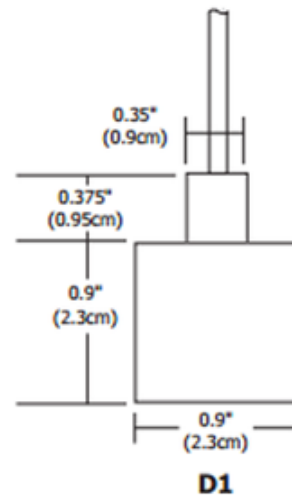

COMPANY	PROJECT	FIXTURE TYPE	APPROVED BY	DATE