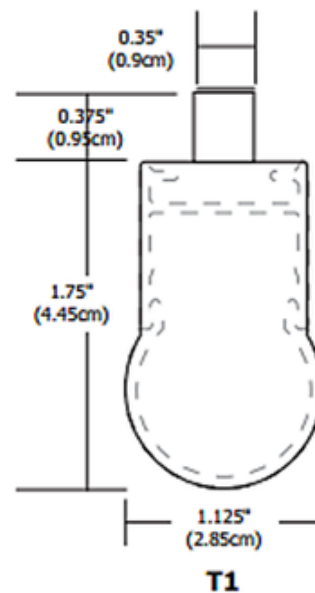

COMPANY	PROJECT	FIXTURE TYPE	APPROVED BY	DATE