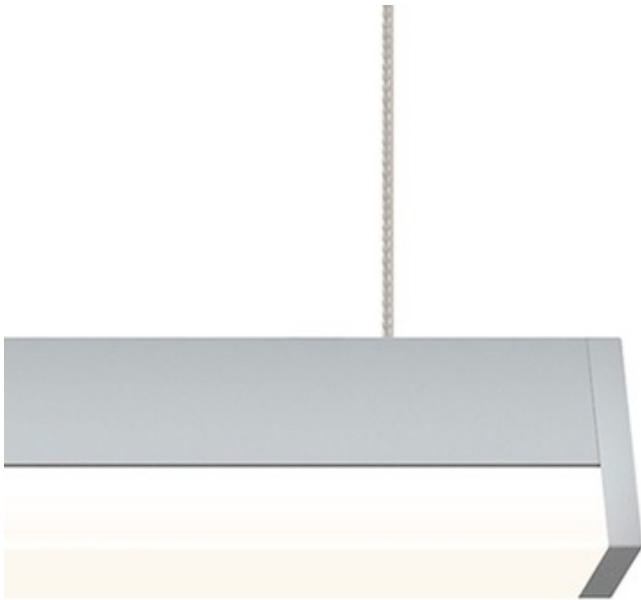

Cirrus Channel Suspension R1 Rectangle Lens 5W

Shown in: Satin Nickel

List Price: \$327.00
Our Price: \$261.60

Shade Color: N/A
Body Finish: Satin Nickel
Lamp: 1 x LED/5W/24V LED
Wattage: 5W
Dimmer: Dimmable
Dimensions: 12"L x 1.46"H x 0.9"W

Technical Information

Luminous Flux: 325 lumens
Lumens/Watt: 65.00
Lamp Color: 2700 K
Color Rendering: 95 CRI
Beam Angle: 100°
Lamp Life: 50000 hours

Designer: Gregory Kay

Description:

Cirrus Channel Suspension features a R1 rectangle lens with 100 degree beam spread. Includes 5 watts LED per foot at 24VDC with choice of 2200K, 3500K, 4000K or 5700K color temperature, 85+CRI, or 2700K or 3000K color temperature, 95+CRI. 65 lumens per watt/325 lumens per foot. 50,000 hour average lamp life. Finish available in Satin Aluminum, Satin Nickel, Chrome, Antique Bronze, Satin Black or White. Hardware and cables are Antique Bronze for Antique Bronze and Black, and Satin Nickel for all other finishes. Supplied with a 4 inch square canopy (additional canopy options available, sold separately), power cable for every run, and suspension cables for support. Power is fed at the end using a standard junction box and must be wired into a Class 2 power supply up to 40 feet away. Available in 12 inch increments up to 240 inches. Lengths greater than 120 inches will ship as two or more segments. 0-10V power supplies include a 24VDC 25, 96, 2X96, 3X96 or 4X96 watt option, dimmable with Philips Sunrise SR1200ZTUNV. ELV power supplies include a 24VDC 40, 60, 100, 2X100, 3X100 or 4X100 watt option, dimmable with Lutron DIVA DVELV-300P, Lutron Skylark SELV-300P, Lutron Maestro MAELV-600 or Lutron Radio Ra 2, or Legrand Adorne ADP200TH. Major components made and assembled in the USA.