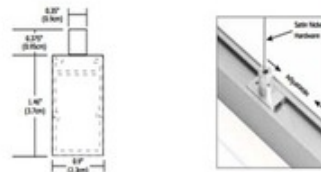

Cirrus Channel Suspension R1 Rectangle Lens 5W

Shown in: Satin Nickel

List Price: \$327.00
Our Price: \$261.60

Shade Color: N/A
Body Finish: Satin Nickel
Lamp: 1 x LED/5W/24V LED
Wattage: 5W
Dimmer: Dimmable
Dimensions: 12"L x 1.46"H x 0.9"W

Technical Information

Luminous Flux: 325 lumens
Lumens/Watt: 65.00
Lamp Color: 2700 K
Color Rendering: 95 CRI
Beam Angle: 100°
Lamp Life: 50000 hours

Designer: Gregory Kay

Description:

Cirrus Channel Suspension features a R1 rectangle lens with 100 degree beam spread. Includes 5 watts LED per foot at 24VDC with choice of 2200K, 3500K, 4000K or 5700K color temperature, 85+CRI, or 2700K or 3000K color temperature, 95+CRI. 65 lumens per watt/325 lumens per foot. 50,000 hour average lamp life. Finish available in Satin Aluminum, Satin Nickel, Chrome, Antique Bronze, Satin Black or White. Hardware and cables are Antique Bronze for Antique Bronze and Black, and Satin Nickel for all other finishes. Supplied with a 4 inch square canopy (additional canopy options available, sold separately), power cable for every run, and suspension cables for support. Power is fed at the end using a standard junction box and must be wired into a Class 2 power supply up to 40 feet away. Available in 12 inch increments up to 240 inches. Lengths greater than 120 inches will ship as two or more segments. 0-10V power supplies include a 24VDC 25, 96, 2X96, 3X96 or 4X96 watt option, dimmable with Philips Sunrise SR1200ZTUNV. ELV power supplies include a 24VDC 40, 60, 100, 2X100, 3X100 or 4X100 watt option, dimmable with Lutron DIVA DVELV-300P, Lutron Skylark SELV-300P, Lutron Maestro MAELV-600 or Lutron Radio Ra 2, or Legrand Adorne ADP200TH. Major components made and assembled in the USA.