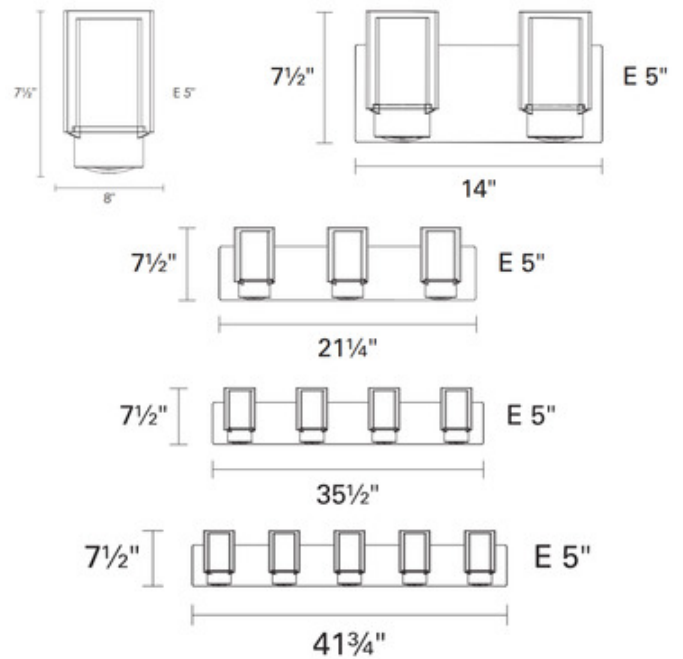

Shown in: Chrome/ Opal

SHADE COLOR	N/A
BODY FINISH	Chrome/ Opal
WATTAGE	288W
DIMMER	Standard 120V
DIMENSIONS	35.5"W x 7.5"H x 5"D
BULB NOT INCLUDED	
LAMP	4 x A19/Medium (E26)/72W/120V Incandescent 4 x A19/Medium (E26)/120V LED

SPEC #

DVI154244