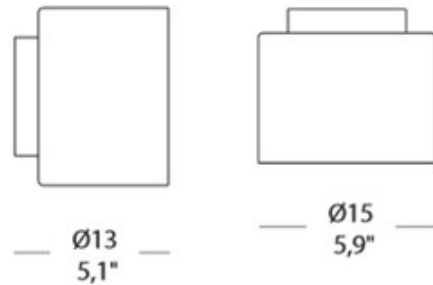

BRAND

Medialight

DESCRIPTION

Round Wall Light is available in Chrome or Satin Nickel finish with White or Red satin blown glass with matching diffuser in Satin Nickel or Chrome metal or Red or White glass. One 60 watt, 120 volt JCD G9 base halogen bulb is required, but not included. 5.9 inch diameter x 5.1 inch depth.

SHADE COLOR	White Glass / Satin Nickel Diffuser
BODY FINISH	Satin Nickel
WATTAGE	60W
DIMMER	Standard 120V
DIMENSIONS	5.9"W x 5.1"D
BULB NOT INCLUDED	
LAMP	1 x JCD/G9/60W/120V Halogen

SPEC #

MRS154328

COMPANY