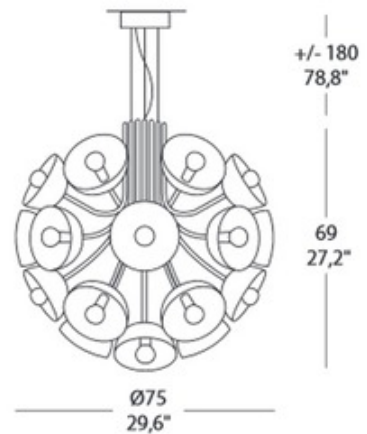

BRAND

Medialight

DESCRIPTION

Symphony LA75 Ceiling Light features a metal frame, available in a black or white finish options with the choice of white, gold or silver color shade options. Twenty-eight 25-watt, 120 volt A15 candelabra base incandescent bulbs are required, but not included. Dimensions: 29.6W x 27.2H. Overall height is 78.8 inches.

| | |
|--------------------------|---|
| SHADE COLOR | Gold |
| BODY FINISH | Black |
| WATTAGE | 700W |
| DIMMER | Standard 120V |
| DIMENSIONS | 29.6"W x 27.2"H x 29.6"D |
| BULB NOT INCLUDED | |
| LAMP | 28 x A15/Candelabra (E12)/25W/120V Incandescent |

SPEC #

MRS154429

COMPANY

PROJECT

FIXTURE TYPE

APPROVED BY

DATE