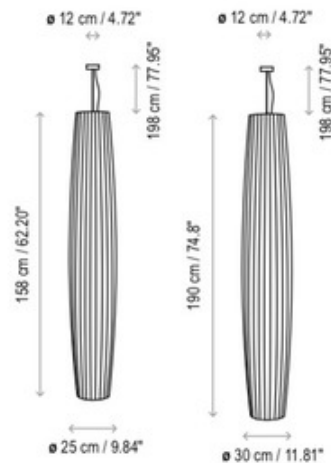

COMPANY

PROJECT

FIXTURE TYPE

APPROVED BY

DATE