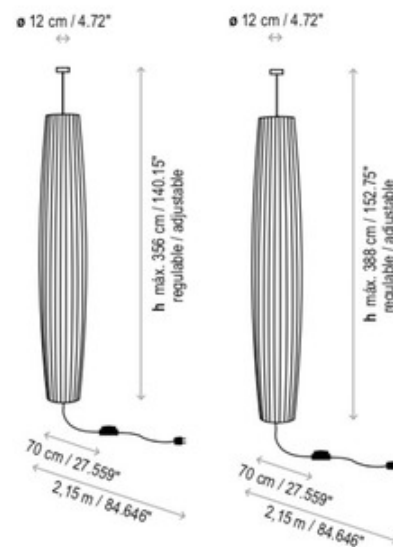

COMPANY

PROJECT

FIXTURE TYPE

APPROVED BY

DATE