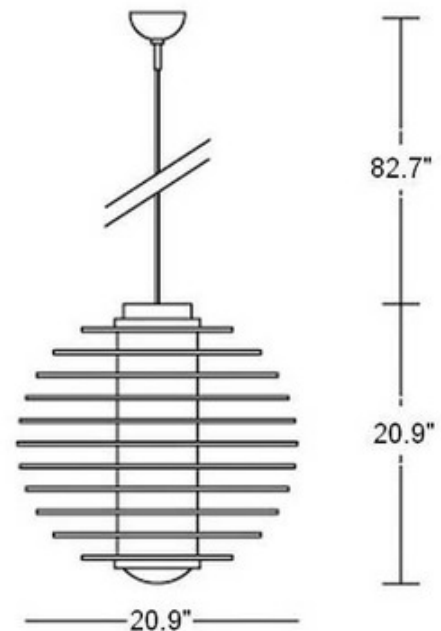

COMPANY

PROJECT

FIXTURE TYPE

APPROVED BY

DATE