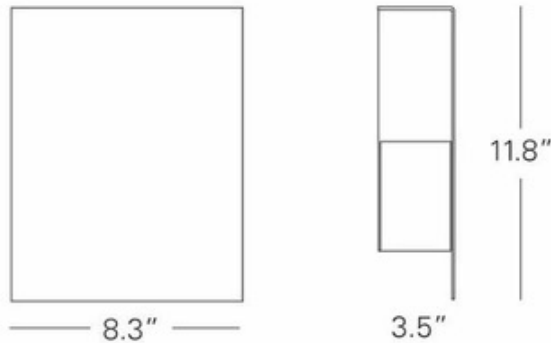

Corrubedo Outdoor Wall Lamp

Designer: David Chipperfield

Description:

Corrubedo Outdoor Wall Lamp features a structure in satin Stainless Steel with diffuser in White opal polycarbonate. Protection screen in transparent borosilicate glass. Silicon rubber seals. Screws in stainless steel. Can be mounted up or down providing diffused light emission. Requires one 18 watt 120 volt medium base fluorescent lamp not included. 8.3 inches wide x 11.8 inches high x 3.5 inches deep. ADA Compliant. UL listed. Suitable for wet locations.

Shown in: Mirror

List Price: \$1360.00
Our Price: \$1088.00

Shade Color: N/A
Body Finish: Mirror
Lamp: 1 x CF/Medium (E26)/18W/120V Compact Fluorescent
Wattage: 18W
Dimmer: Not Dimmable
Dimensions: 11.8"H x 8.3"W x 3.5"D