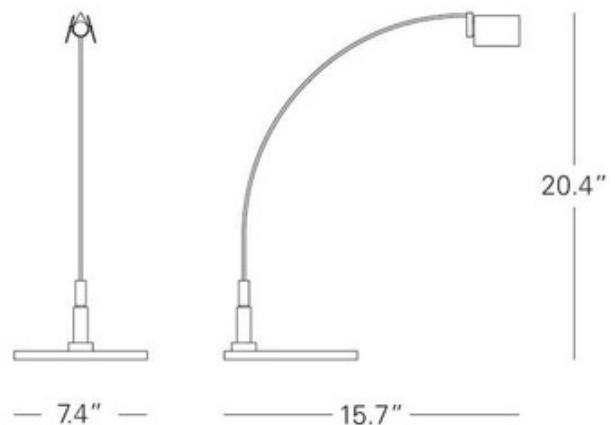

**DESIGNER**

Alvaro Siza

**BRAND**

Fontana Arte

**DESCRIPTION**

Falena Table Lamp features a body of Chrome plated metal with revolving diffuser wings in Anodized Aluminum and thick polished glass base. The body rotates 360 degrees on the horizontal plane and a jack allows the electric connection between the base and body. Falena is a low voltage lamp with electronic plug type transformer and dimmer on the cord included with fixture. One 50 watt 12 volt GY6.35 halogen bipin lamp included. 20.4 inches high x 15.7 inches deep x 7.4 inch diameter base.

<b>SHADE COLOR</b>	Clear
<b>BODY FINISH</b>	Chrome
<b>WATTAGE</b>	50W
<b>DIMMER</b>	Included
<b>DIMENSIONS</b>	7.4"W x 20.4"H x 15.7"D
<b>BULB INCLUDED</b>	
<b>LAMP</b>	1 x JC/GY6.35 (bipin)/50W/12V Halogen