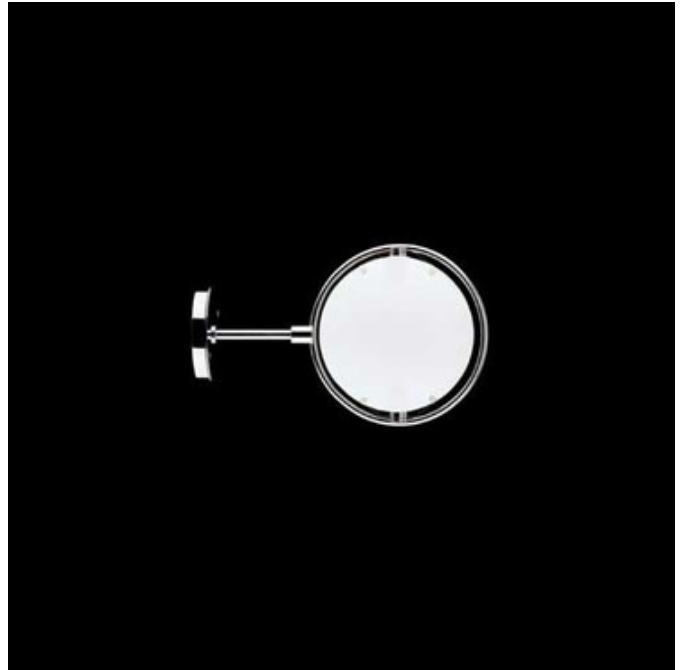

BRAND

Fontana Arte

DESCRIPTION

Nobi Small Wall Lamp features a structure in Matte White, Chrome, or Satin Nickel finish. Diffuser in satin White glass. One 150 watt 120 volt T3 short halogen lamp not included. 5.9 inches wide x 5.9 inches high x 7.9 inches deep. UL listed.

SHADE COLOR	White
BODY FINISH	Chrome
WATTAGE	150W
DIMMER	Standard 120V
DIMENSIONS	5.9"W x 5.9"H x 7.9"D
BULB NOT INCLUDED	
LAMP	1 x T3SHORT/R7s (RSC)/150W/120V Halogen

SPEC #

FON155216

COMPANY

PROJECT

FIXTURE TYPE