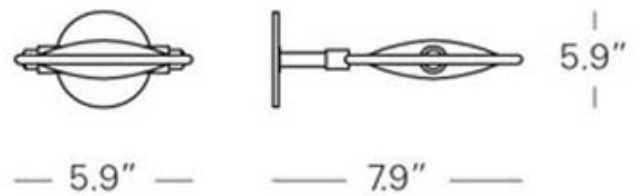

BRAND

Fontana Arte

DESCRIPTION

Nobi Small Wall Lamp features a structure in Matte White, Chrome, or Satin Nickel finish. Diffuser in satin White glass. One 150 watt 120 volt T3 short halogen lamp not included. 5.9 inches wide x 5.9 inches high x 7.9 inches deep. UL listed.

SHADE COLOR	White
BODY FINISH	Chrome
WATTAGE	150W
DIMMER	Standard 120V
DIMENSIONS	5.9"W x 5.9"H x 7.9"D
BULB NOT INCLUDED	
LAMP	1 x T3SHORT/R7s (RSC)/150W/120V Halogen

SPEC #

FON155216

COMPANY

PROJECT

FIXTURE TYPE