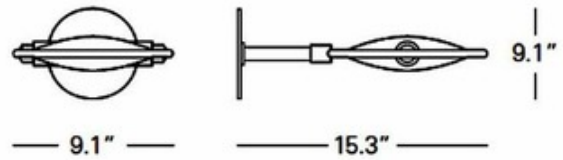

**BRAND**

Fontana Arte

**DESCRIPTION**

Nobi Large Wall Lamp features a structure in Chrome or Satin Nickel finish. Diffuser in satin White glass. One 300 watt 120 volt T3 long halogen lamp not included. 9.1 inches wide x 9.1 inches high x 15.3 inches deep. UL listed.

<b>SHADE COLOR</b>	White
<b>BODY FINISH</b>	Chrome
<b>WATTAGE</b>	300W
<b>DIMMER</b>	Standard 120V
<b>DIMENSIONS</b>	9.1"W x 9.1"H x 15.3"D
<b>BULB NOT INCLUDED</b>	
<b>LAMP</b>	1 x T3LONG/R7s (RSC)/300W/120V Halogen