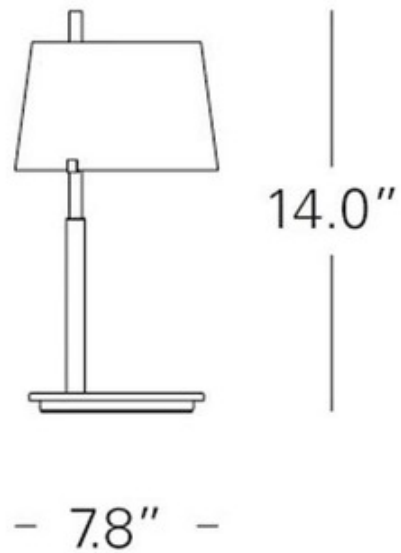

BRAND

Fontana Arte

DESCRIPTION

Passion Small Table Lamp features Nickel or Chrome plated brass frame with diffuser in white satin blown glass. Metal upper reflector. Available in two sizes. UL listed.

Shown in: Chrome / White

SHADE COLOR	White
BODY FINISH	Chrome
WATTAGE	60W
DIMMER	Standard 120V
DIMENSIONS	7.8"W x 14"H
BULB NOT INCLUDED	
LAMP	1 x JCD/G9/60W/120V Halogen

SPEC #

FON155228

COMPANY

PROJECT

FIXTURE TYPE

APPROVED BY

DATE